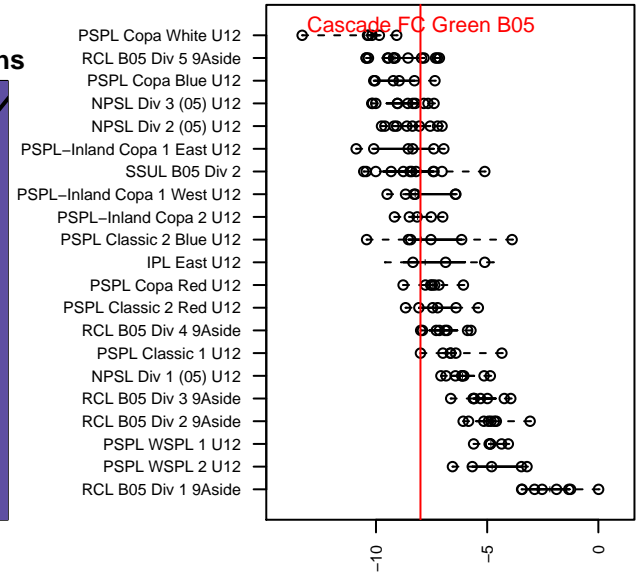

**attack and defense rating
relative to others at age
and all opponents in last 13 months**