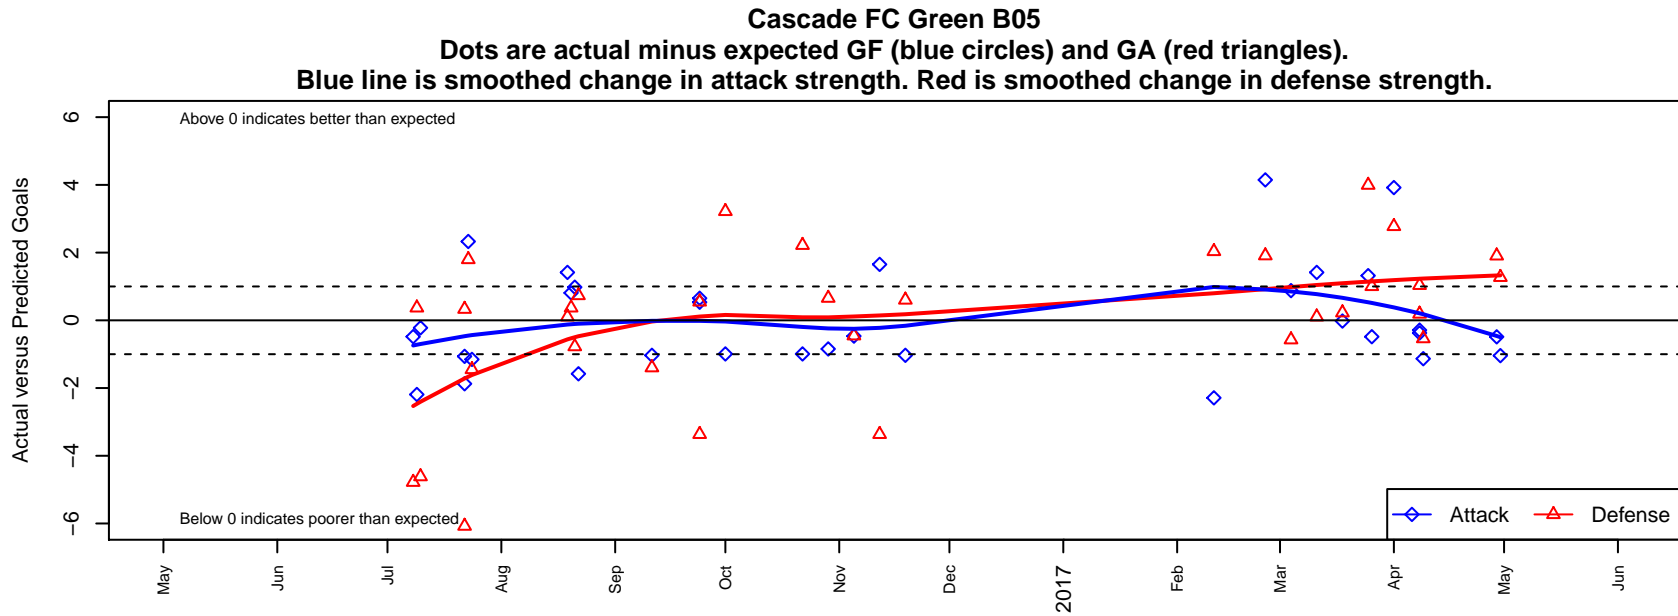

Cascade FC Green B05

Cascade FC
 North Bend, WA
 B05 total strength=490
 attack=0.43 defense=0.27
 fall league = PSPL Classic 1 U12
 spr league = Spr PSPL Classic 2 U12

alt names used:
 CASCADE FC B05 (WA)
 Cascade FC B05 Green
 Cascade FC B05
 Cascade FC B05
 Cascade FC B05
 CASCADE FC B05 (WA)

Venues played:
 2016 Seattle United Cup BU12 Gold
 2016 Crossfire Select U12 Silver
 2016 Bigfoot Silver Group 1 U12
 2016 PSPL Classic 1 U12
 2016 Spr PSPL Classic 2 U12
 2016 WA Cup U12 Bronze U12

**attack and defense variance (black dot)
relative to other teams
and top 10 in region**